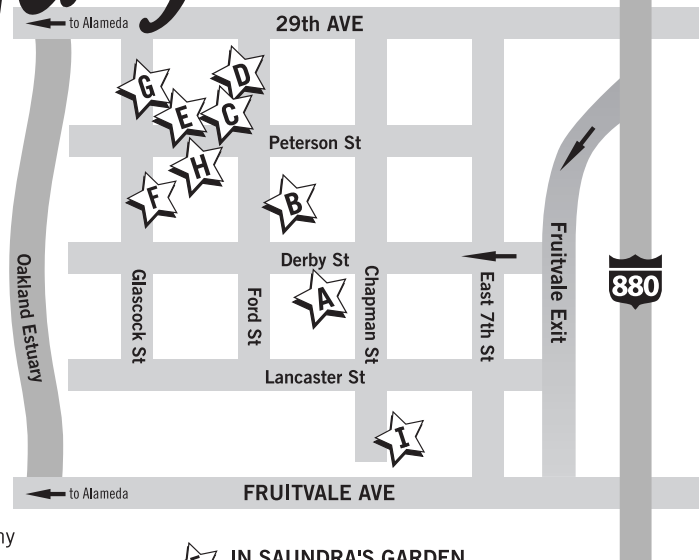

OPEN STUDIOS 2009

JUNE 6 - 7 + 13 - 14
11AM - 6PM

JOIN US FOR A BLOCK PARTY

SATURDAY JUNE 13

4:20 GALLERY

1PM - 4PM

LIVE MUSIC + PERFORMANCE ART

WWW.JINGLETOWN.ORG

OAKLAND, CA

jingletown

**ARTS & BUSINESS
COMMUNITY**

A **INSTITUTE of MOSAIC ART**
3001 Chapman Street
Laurel True & Multiple Artists Mosaics
www.instituteofmosaicart.com

B **FORD STREET STUDIOS**
2934 Ford Street
Stephen Donwerth #18 Photography
www.stephendonwerth.com
Jason Dunn #6 Ceramics
www.jdunnpots.com
Hue Yang #6 Ceramics
www.huesculpture.com
Stan Peterson #4 Sculpture, Drawing
www.stan-peterson.com (June 6 & 7 only)
Darwin Price #19 Painting, Sculpture
www.darwinprice.com
Ada Privratsky #14 Painting, Printmaking
www.adaprivratsky.com
Fernando Reyes #26 Painting, Drawing,
www.freyesart.com Printmaking
James Groleau #26 Printmaking
www.jamesgroleau.com
Rob Stiles #4A Furniture, Design
www.robstiles.com
Timothy Streuli #30 Painting
www.tstreuli.com
Regina Woodard #20 Painting, Mixed Media,
www.humanbeanssproutwings.com & Clothing

C **2899 Ford Street**
Graham Bird Photography
www.brearleyphoto.com
Lisa Levine Photography
www.lisalevinephotography.com

D **2889 Ford Street #41**
Russ Osterweil Photography
www.rofoto.com
Idan Levin Photography
www.idanlevin.com

E **421 Peterson Street**
Sarah Swell Jewelry
www.sarahswell.com

F **IN SAUNDRA'S GARDEN**
2908 Glascock Street
Saundra Warren Ceramics,
Mixed Media, Garden Mosaics
www.insaundrasgarden.com
Leslie Swift Bernal Jewelry
www.thecheshiremoon.com

G **2900 Glascock Street A**
Lee Krasnow
Precision Machined Wood & Metal
www.pacificpuzzleworks.com

H **4:20 GALLERY**
420 Peterson Street
Jill Gibson Sculpture, Painting
www.gibsonarts.com
Mark Grychczynski Painting, Drawing
Kim Larson Mosaics
www.kimlarsonart.com
Grant Marcoux Metal
www.grantsforge.com
Francisco A. Santos Painting, Drawing
Bill Silveira Sculpture
www.automaniastudios.com
Heather Whitehead Painting, Prints, Textiles
www.stillhouseart.com

I **3120 Chapman Street B**
Jill McLennan Painting, Crafts
www.mesart.com/jmclennan

Cover Photo:
Russ Osterweil
"Jingletown-
Guerilla Street Painting"
2008

Postcard Design:
Kim Larson
kimlarsonart.com

**PRO
ARTS**

East Bay
Open Studios
is produced
by Pro Arts
More info at
www.proartsgallery.org