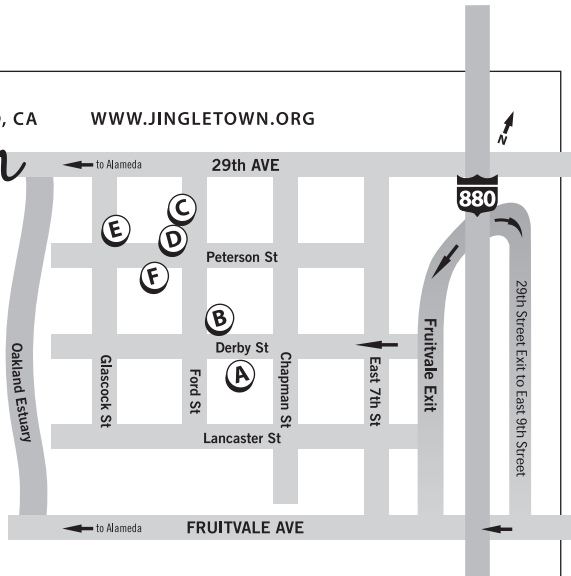

# jingletown

OAKLAND, CA

WWW.JINGLETOWN.ORG

ARTS & BUSINESS COMMUNITY

**Opening Reception**  
**4:20 Gallery @ 420 Peterson St**  
**Friday Dec 3 6p - 9p**  
**Music by The T-Sisters!**  
[www.t-sisters.com](http://www.t-sisters.com)

**Holiday Art Walk**  
**Sat & Sun**  
**Dec 4 & 5 2010**  
**11am-6pm**

**(A) INSTITUTE of MOSAIC ART**  
 3001 Chapman Street  
 Multiple Artists Mosaics  
[www.instituteofmosaicart.com](http://www.instituteofmosaicart.com)